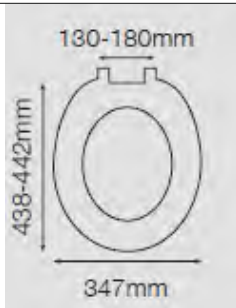

Toilet Accessories

Toilet Seat

CODE

- U050 White MDF Seat
  Std Hinges
- U051 White MDF Seat
  CP Hinges

Series 600 Seat

CODE

- P0320 RAK Series 600 Soft
  Close Seat

D-Shaped Seat

CODE

- U053 D-Shaped Soft
  Close Top Fix Seat

Tango Seat

CODE

- U054 Soft Close, Top Fix
  Plastic Hinged Seat

Tonique Seat

CODE

- P0319 RAK Tonique/Compact
  Soft Close Seat

Linn Seat

CODE

- U056 Soft Close, Top Fix Metal
  Hinged QR Seat