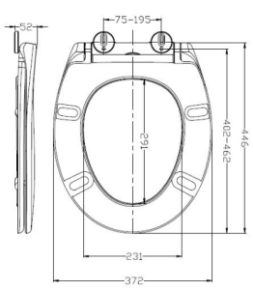

CODE

- U056 Soft Close, Top Fix Metal
  Hinged QR Seat