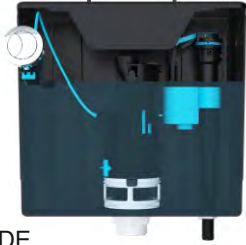

Accessories

PLUMB
CALL
.uk.com

FREEPHONE 0800 093 2711

Concealed Cistern

CODE
U0392 Skylo Concealed Cistern With Front Or Top Access & Bottom Or Side Inlet