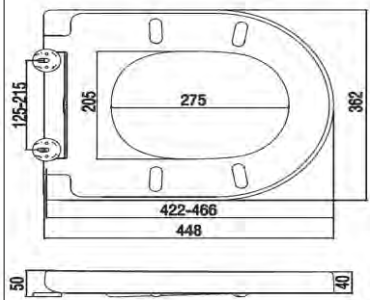

CODE

- P0319 RAK Tonique/Compact
  Soft Close Seat