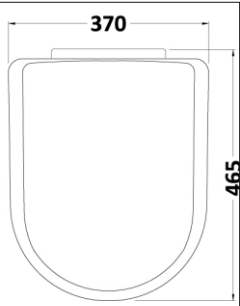

Toilet Accessories

Toilet Seat

CODE

- U050 White MDF Seat
  Std Hinges
- U051 White MDF Seat
  CP Hinges

Series 600 Seat

CODE

- P0320 RAK Series 600 Soft
  Close Seat

D-Shaped Seat

CODE

- U053 D-Shaped Soft
  Close Top Fix Seat

Tango Seat

CODE

- U054 Soft Close, Top Fix
  Plastic Hinged Seat

Tonique Seat

CODE

- P0319 RAK Tonique/Compact
  Soft Close Seat

Linn Seat

CODE

- U056 Soft Close, Top Fix Metal
  Hinged QR Seat