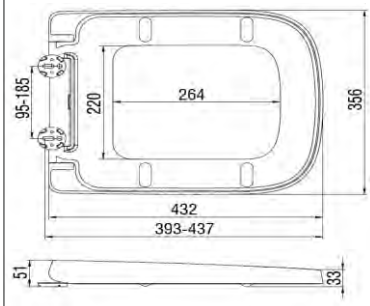

CODE

- P0320 RAK Series 600 Soft
  Close Seat